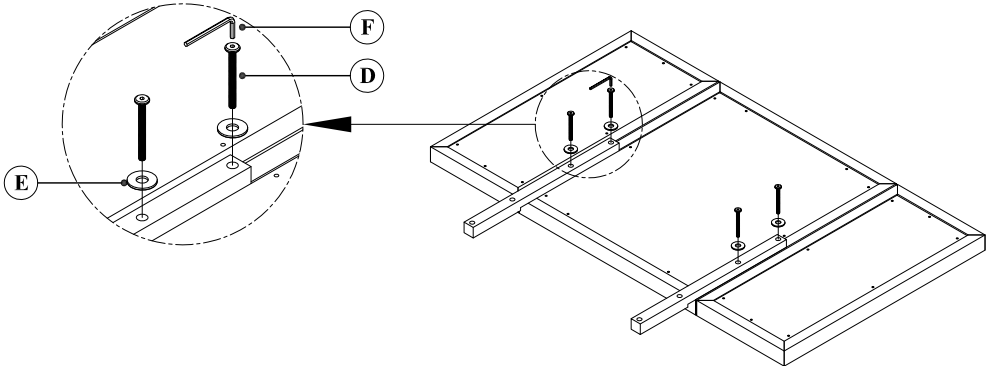

feather&black

Perfect Bedtimes

Olivia Dressing Table Mirror

IMPORTANT READ CAREFULLY RETAIN FOR FUTURE REFERENCE

Thank you for buying the Olivia Dressing Table Mirror

PRODUCT CARE

- Wipe clean using a soft damp cloth followed by dry cloth
- Do not use abrasives or cleaning products which may contain ammonia or solvents
- Take care when handling or moving the furniture. Careless handling can damage wooden furniture, try to lift rather than drag
- The fabric is dry clean only and spot clean only

feather & black

ASSEMBLY INSTRUCTIONS

OLIVIA TRIPLE MIRROR 10F2

	PARTS	QTY
A		1PC
B		1PC
C		2PCS
D	 Ø6x40 (mm)	8PCS
E		8PCS
F		1PC

①

②

3